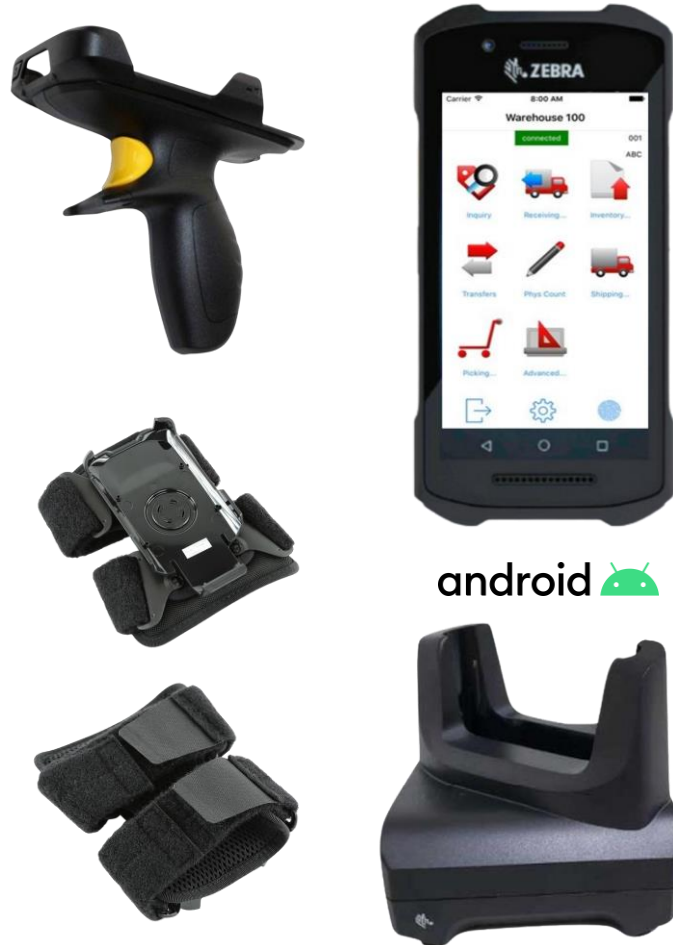

Android Wi-Fi or Wi-Fi/Cellular Touch Computer

Ultimate cost-effective touch computer.

The [ZEBRA TC21/TC26](#) helps workers access the data they need to act more efficiently at an affordable price. Multiple configurations at different price points—pay only for the features you need. Built for both small and large businesses, it's lightweight, easy to carry, and can be operated with only one hand. Optional wrist-mount accessory for hands-free carrying.

Processor	1.8 GHZ
Screen Size	5"
Operating System	Android 11/Upgradeable to Android 14
Imager	1D & 2D
Drop Spec	4 ft
IP Rating	IP67
Dimensions	6.22 x 3.11 x 7.54 in
Weight	8.32 oz

[Zebra OneCare™ Maintenance Plan Available](#)